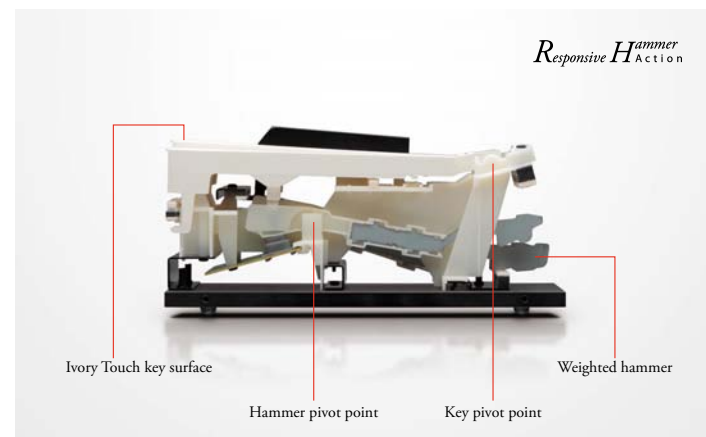

Powerful Performance Features

Simple, Intuitive Operation

A streamlined panel and intuitive touch screen combine for easy operation.

Built-in CD-RW Drive

The exclusive built-in CD drive allows you to play your favorite CD's, or record and share your very own.

USB Audio and File Storage

Record and Play MP3 or WAV song files, or save all your User Songs and Data to a USB memory device.

Music Player Input

Plug your MP3 player into the panel jack and listen to, or play along with, your favorite artists.

100's of Sounds & Styles

Hundreds of quality sounds and styles give you the flexibility to play any kind of music you wish.

Powerful Features

Features such as Microphone Input and Registration Groups allow you to create and perform at your highest musical level.

Fun Features

Concert Magic and built-in Piano Music allow even non-players to enjoy making music with the Concert Performer.

Warranty

Purchase the Concert Performer with confidence. There is no warranty stronger than the CP's 5-year Parts and Labor Warranty.