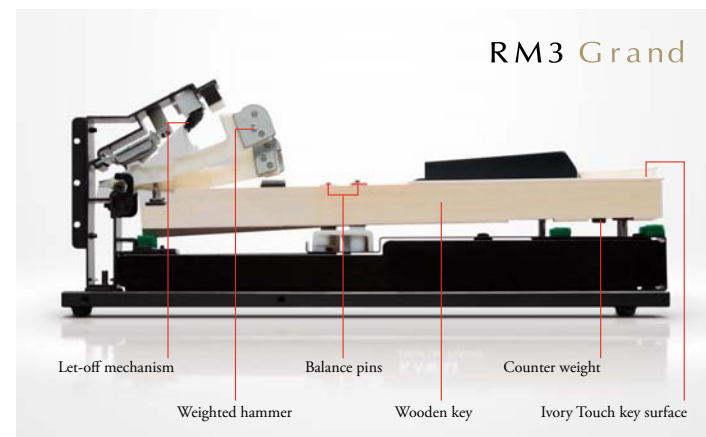

Powerful Performance Features

Simple, Intuitive Operation

A streamlined panel and intuitive touch screen combine for easy operation.

Built-in CD-RW Drive

The exclusive built-in CD drive allows you to play your favorite CD's, or record and share your very own.

USB Audio and File Storage

Record and Play MP3 or WAV song files, or save all your User Songs and Data to a USB memory device.

Music Player Input

Plug your MP3 player into the panel jack and listen to, or play along with, your favorite artists.

100's of Sounds & Styles

Hundreds of quality sounds and styles give you the flexibility to play any kind of music you wish.

Powerful Features

Features such as Microphone Input and Registration Groups allow you to create and perform at your highest musical level.

Fun Features

Concert Magic and built-in Piano Music allow even non-players to enjoy making music with the Concert Performer.

Warranty

Purchase the Concert Performer with confidence. There is no warranty stronger than the CP's 5-year Parts and Labor Warranty.